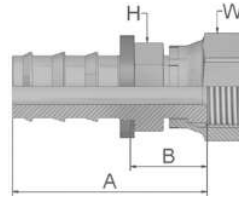

**JC** **Female ORFS  
Swivel – Straight  
Short**

ISO 12151-1 – SWSA  
SAE J516 – ORFS

Part Number	Hose I.D.				Thread UNF	A mm	B mm	H		W	
	DN	Inch	Size	mm				mm	Inch	mm	Inch
3JC82-4-4	6	1/4	-4	6.4	9/16x18	36	17	9/16	11/16		
3JC82-6-6	10	3/8	-6	9.5	11/16x16	40	18	11/16	13/16		
3JC82-10-10	16	5/8	-10	15.9	1x14	61	24	15/16	1 1/8		
3JC82-12-12	19	3/4	-12	19.1	1 3/16x12	67	30	1 1/8	1 3/8		

82 Series

Also available in stainless steel. Details can be found in CAT 4400.1/UK

Approved **fitting series** for hose types:

B: Brass

82 801Plus 801RH 804 821FR 830M 836 837BM 837PU 838M 846